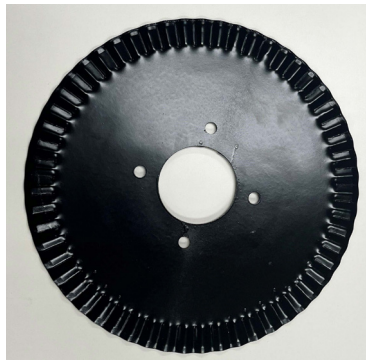

# Marliss and Sukup Available Parts

The following parts are the only Marliss parts available.

Remlinger Part Number	Part Description	Marliss Part Number
RM-J8125	Silicone Wiper	820004
RM-R522045	13" Opener Blade Assembly	522045
RM-J23662	Row Unit Down Pressure Spring, 80#	720022
RM-J7360	Rubber Seed Tube	801013
RM-K5624	15" No Till Coulter	701012
RM-J2382	Front Coulter Spring	700013

**RM-J8125**

**RM-R522045**

**RM-J2382**

**RM-J23662**

**RM-K5624**

**RM-J7360**